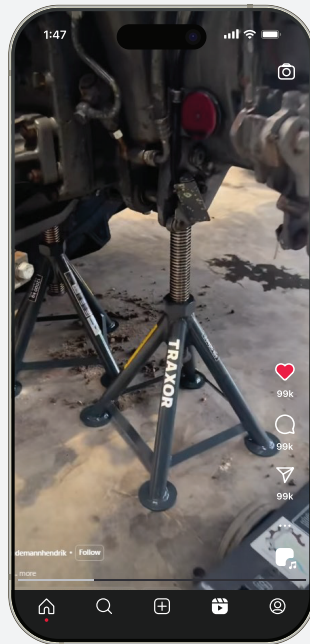

BRAND DIARIES

EUROPE - TOP POSTS